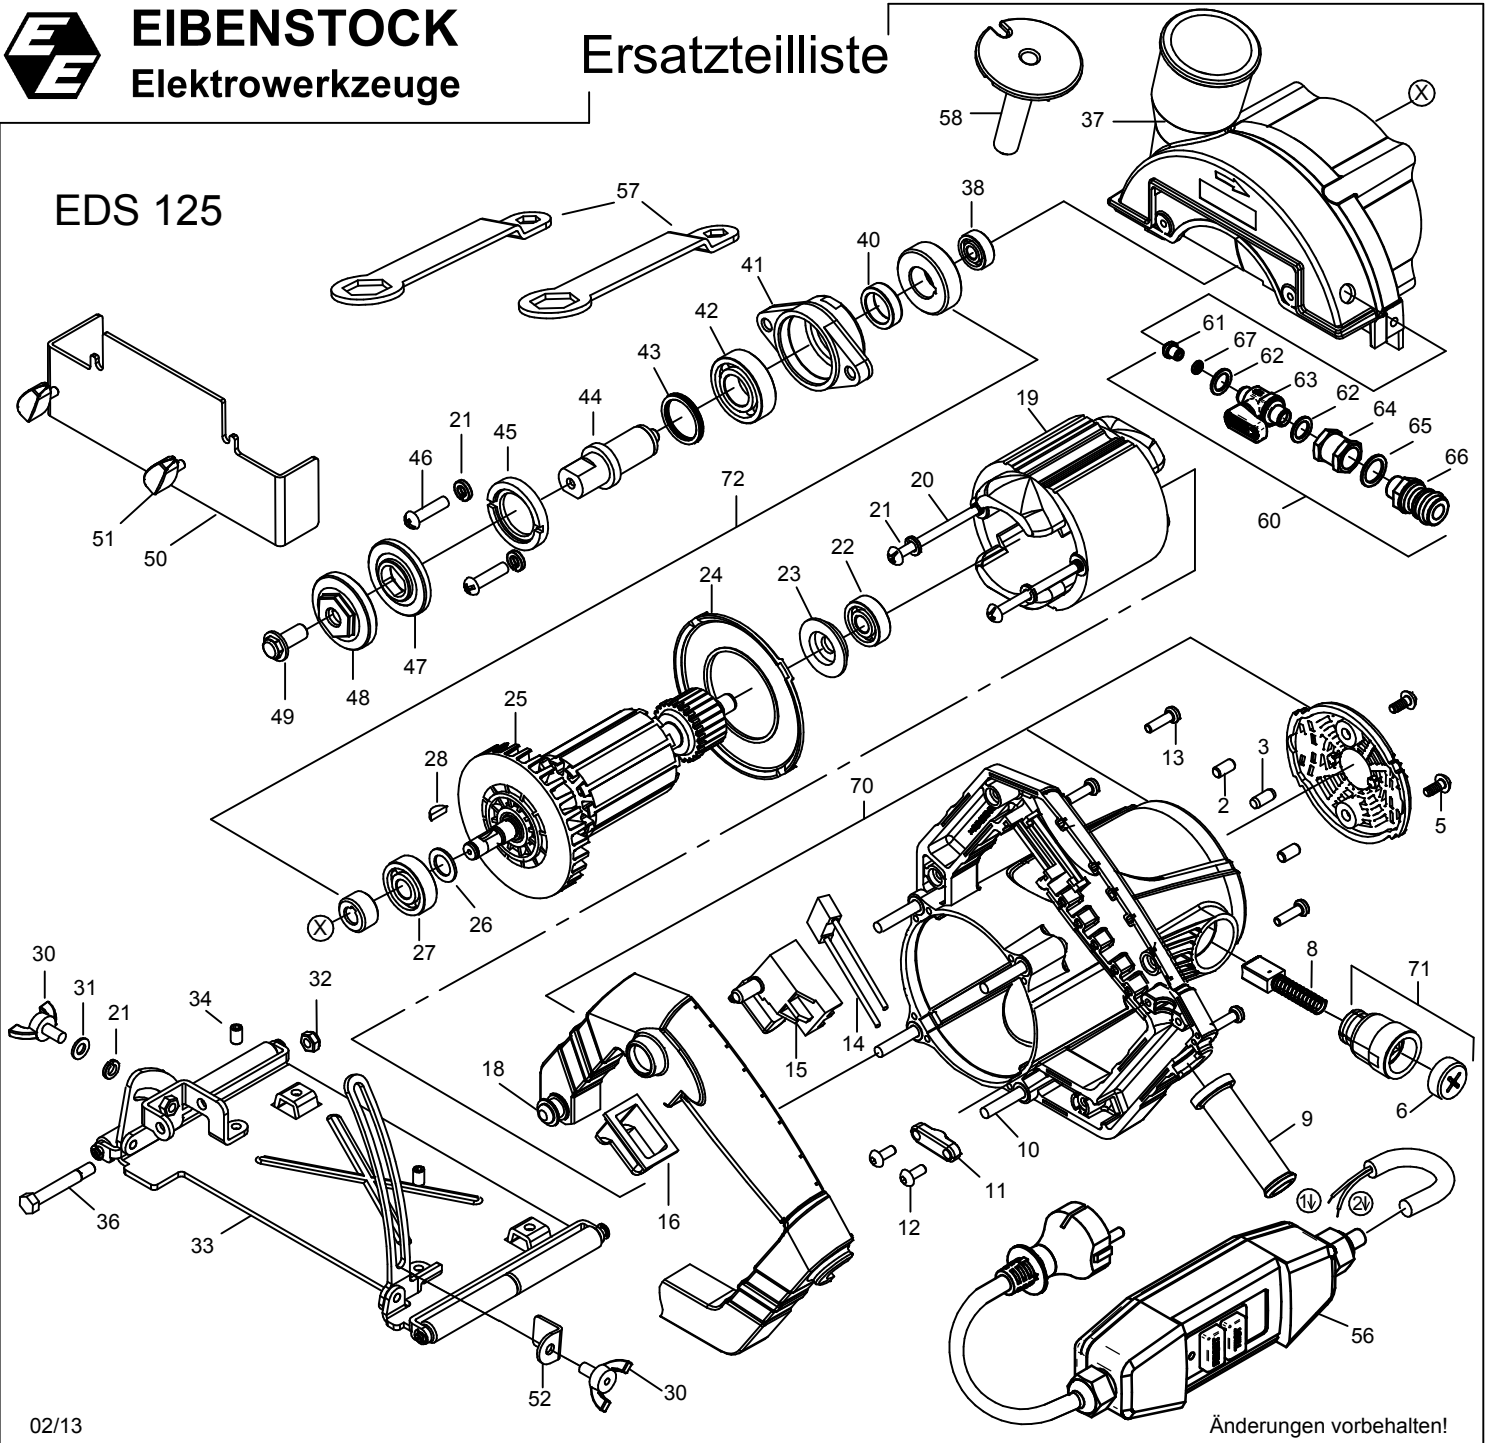

EIBENSTOCK
Elektrowerkzeuge

Ersatzteilliste

EDS 125

EDS 125 - 230 V

0660V000

Nr.	Bezeichnung	Bestellnr.	Stk	Nr.	Bezeichnung	Bestellnr.	Stk
1				37	Getriebegehäuse	6660W037	1
2	Gewindestift M5x10	80200783	2	38	Rillenkugellager 606 2Z	6660W038	1
3	Stopfen	6660W003	1	39			
4				40	Distanzring	6660W040	1
5	Schraube 5x10	6660W005	2	41	Getriebedeckel	6660W041	1
6	Kohlehalterverschlußschraube	6660W006	2	42	Rillenkugellager 6002 2RS	80410038	1
7				43	O-Ring	6660W043	1
8	Kohlebürste, kpl.	6660W008	2	44	Spindel	6660W044	1
9	Kabelausführungsmuffe	6660W009	1	45	Getriebedeckelring	6660W045	1
10	Linsenschraube M5x45	80201231	4	46	Linsenschraube M5x20	80201204	2
11	Zugentlastungsschelle	6660W011	1	47	Spannflansch	6660W047	1
12	Schraube 4,2x13	80201270	2	48	Spannmutter	6660W048	1
13	Schraube 4,2x16	80201271	4	49	Flanschschraube M7x16 links	6660W049	1
14	Entstörkondensator 220nF	6660W014	1	50	Schutzblech	6660W050	1
15	Einbauswitcher	6660W015	1	51	Flügelschraube M4x6	80201235	2
16	Staubkappe	6660W016	1	52	Führungswinkel	6660W052	1
17				53			
18	Arretierknopfkappe	6660W018	1	54			
19	Polring, kpl.	6660W019	1	55			
20	Blechschrabe 4,8x70	80201286	2	56	Anschlußleitung, mit PRCD, 5m	7570C262	1
21	Federring 5	80201302	5	57	Spannschlüssel	6660W057	2
22	Rillenkugellager 608 2Z	80410011	1	58	Verschlußstopfen	6660W058	1
23	Isolierscheibe	6660W023	1	59			
24	Luftleitring	6660W024	1	60	Wasseranschluß, kpl.	7660V950	1
25	Läufer, kpl.	6660W025	1	61	Strahldüse	7660V953	1
26	Scheibe	6660W026	1	62	Dichtring G1/8"	83000106	1
27	Rillenkugellager 629 2RZ	6660W027	1	63	Minikugelhahn	85000143	1
28	Scheibenfeder	6660W028	2	64	Reduziermuffe	85000142	1
29				65	Dichtring G1/4"	83000107	1
30	Flügelschraube M5	6660W030	2	66	Anschlußstück	83000124	1
31	U-Scheibe 5,3	80201374	1	67	O-Ring 6x2	83000083	1
32	Mutter M5 selbstsichernd	80201357	1	68			
33	Grundplatte mit Rollen	6660W033	1	69			
34	Gewindestift M5x8	80200776	1	70	Motorgehäuse mit Kappen	6660W070	1
35	Lochstopfen	6660W035	1	71	Kohlehalterröhrchen, kpl.	6660W071	2
36	Paßschraube M5x37	6660W036	1	72	Ritzelsatz	6660W072	1

bis 12/2015